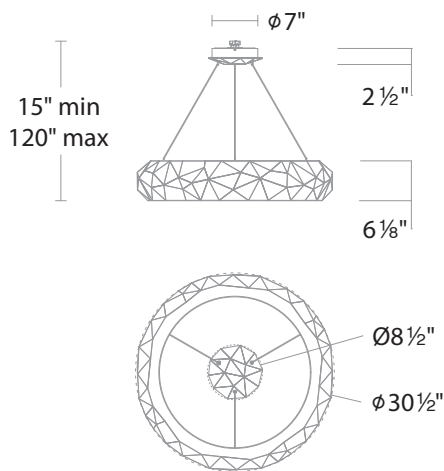

# MOSAIC

BPD30230

Project:

Location:

Fixture Type:

Catalog Number:

## LINE DRAWING

## FEATURES

- Uses 60,000 pieces of precision cut crystal from the Czech Republic
- Built-in color temperature adjustability switch from 3000K/3500K/4000K at time of installation
- Thin powered aircraft cables provide an ultra clean look for adjustable suspension height
- Thin canopy conceals a proprietary universal 120V-220V-277V driver
- Spin-on round canopy with minimal hardware
- Can be mounted on a sloped ceiling

## SPECIFICATIONS

CRI	90
Dimming	ELV, 0-10V, TRIAC
Standards	ETL/cETL, Damp, Title 24

Model	Size	LED Color Temp	Finish	Voltage	Wattage	Weight	LED Lumens	Delivered Lumens
BPD30230	31"	3000K/3500K/4000K	<b>BS</b> Black Stainless Steel	120-277V	40W	31 lb	3429	2746