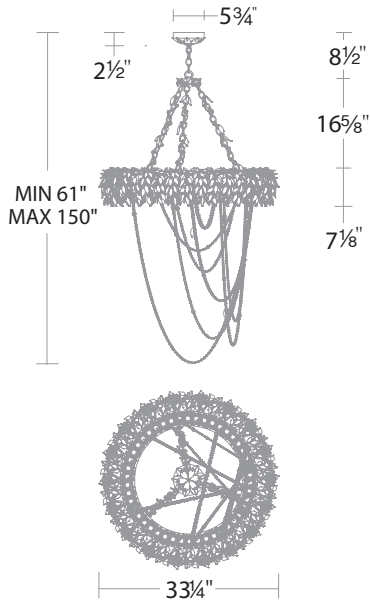

MIDSUMMER NIGHT

S5332

Project: _____
 Location: _____
 Fixture Type: _____
 Catalog Number: _____

AVAILABLE TRIM

Optic Crystal (O)

AVAILABLE FINISHES

Gold Lace (706)

LINE DRAWING

DESCRIPTION

As playful as Puck, this beauty delights the imagination. Whimsical leaves, vines, and chains juxtapose to suggest free movement and converge to please the eye. Cleverly hidden LEDs illuminate the luster in your choice of warm, crisp or cool white light.

SPECIFICATIONS

CRI	90
Dimming	ELV, 0-10V, TRIAC
Standards	ETL/cETL, Damp, Title 24

REPLACEMENT PARTS

- RPL-GLA-5332-01 - 10mm diameter round crystal
- RPL-GLA-5332-02 - 14mm diameter round crystal
- RPL-GLA-5332-03 - 18mm diameter round crystal
- RPL-GLA-5332-04 - 50mm almond shape crystal

Model	Size	LED Color Temp	Finish	Voltage	Wattage	Weight	LED Lumens	Delivered Lumens
S5332	33"	3000K/3500K/4000K	Gold Lace (706)	120-277V	43W	33 lb	3100	2350

Example: S5332-706O