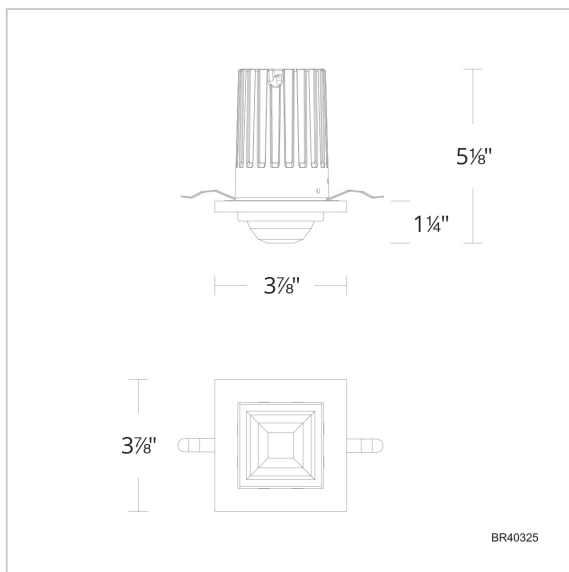

Madison

BR40325

LINE DRAWING

Project:

Location:

Fixture Type:

Catalog Number:

DESCRIPTION

Model	Crystal	Finish	Size	CCT	Voltage	Wattage	Weight	LED Lumens	Delivered Lumens
BR40325	R	- CH	4"	3000K/3500K/ 4000K	120V-240V	12W	2.9lbs	597	Up To 358

Example: BR40325N-CH