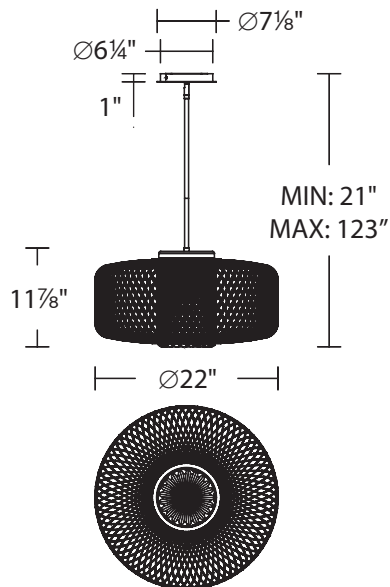

KODO

S7822

Project: _____
Location: _____
Fixture Type: _____
Catalog Number: _____

AVAILABLE TRIM

Heritage (H)

AVAILABLE FINISHES

Black (18)

Gold Lace (706)

LINE DRAWING

DESCRIPTION

The crossroads of contemporary luxe design and midcentury modern. Enriched with a textured and layered look. The patterned aged brass thread diffuser suggests movement when viewed from different vantages. Unique in style, this generous form envelopes a glowing cut crystal diffuser within.

FEATURES

- Built in color temperature adjustability. Switch from 3000K/3500K/4000K.
- A proprietary universal 120V-220V-277V driver concealed within the canopy
- Hang straight swivel.
- Three 12" and one 6" down rods included (additional sold separately)
- Spin-on round canopy with minimal hardware.
- Can be mounted on a sloped ceiling.

SPECIFICATIONS

CRI	90
Dimming	ELV, 0-10V, TRIAC
Standards	ETL/cETL, Damp, Title 24

REPLACEMENT PARTS

- RPL-GLA-7822 - Heritage

Model	Size	LED Color Temp	Finish	Voltage	Wattage	Weight	LED Lumens	Delivered Lumens
S7822-18H	22"	3000K/3500K/4000K	Black (18) Gold Lace (706)	120-277V	30W	27 lb	3200	2091