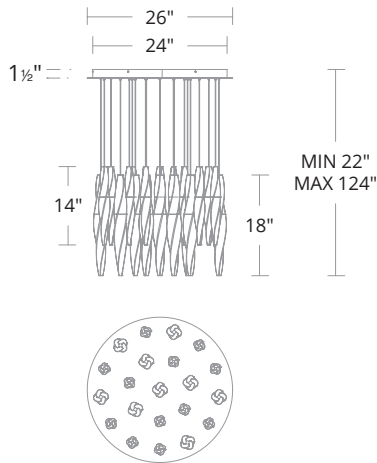

### FEATURES

- Built-in color temperature adjustability switch from 3000K/3500K/4000K at time of installation
- Thin powered aircraft cables provide an ultra clean look for adjustable suspension height
- Canopy conceals a proprietary universal 120V-220V-277V driver
- Can be mounted on a sloped ceiling

### REPLACEMENT PARTS

- RPL-GLA-13218-02 - Crystal
- RPL-GLA-13214 - Crystal

### LINE DRAWING

Model	Size	LED Color Temp	Finish	Voltage	Wattage	Weight	LED Lumens	Delivered Lumens
BPD13221	21 Lights	3000K/3500K/4000K	<b>AB</b> Aged Brass <b>BK</b> Black <b>PN</b> Polished Nickel	120-277V	166W	74 lb	12600	8400