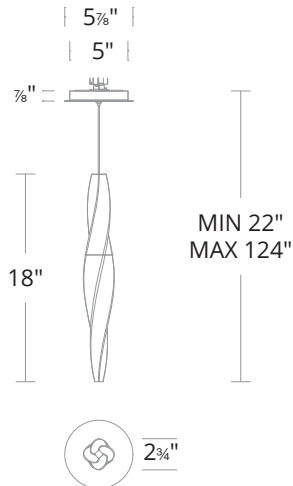

## LINE DRAWING

## REPLACEMENT PARTS

- RPL-GLA-13218-02 - Crystal

Model	Size	LED Color Temp	Finish	Voltage	Wattage	Weight	LED Lumens	Delivered Lumens
BPD13218	1 light (18")	3000K/3500K/4000K	<b>AB</b> Aged Brass <b>BK</b> Black <b>PN</b> Polished Nickel	120/277V	9W	5 lb	630	440