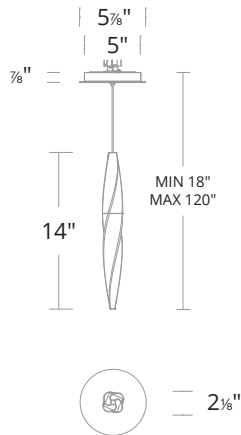

KINDJAL

BPD13214

Project: _____
Location: _____
Fixture Type: _____
Catalog Number: _____

AVAILABLE FINISHES

AB: Aged Brass

BK: Black

PN: Polished Nickel

DESCRIPTION

LINE DRAWING

FEATURES

- Color temperature adjustability switch from 3000K/3500K/4000K at time of installation mounted at the back of the mounting plate to be installed within the junction box.
- Thin powered aircraft cables provide an ultra clean look for adjustable suspension height
- Thin canopy conceals a proprietary 120V/277V driver
- Spin-on round canopy with minimal hardware
- Can be mounted on a sloped ceiling

SPECIFICATIONS

CRI	90
Dimming	ELV, TRIAC
Standards	ETL/cETL, Damp, Title 24

REPLACEMENT PARTS

- RPL-GLA-13214 - Crystal

Model	Size	LED Color Temp	Finish	Voltage	Wattage	Weight	LED Lumens	Delivered Lumens
BPD13214	1 light (14")	3000K/3500K/4000K	AB Aged Brass BK Black PN Polished Nickel	120/277V	9W	3 lb	630	290