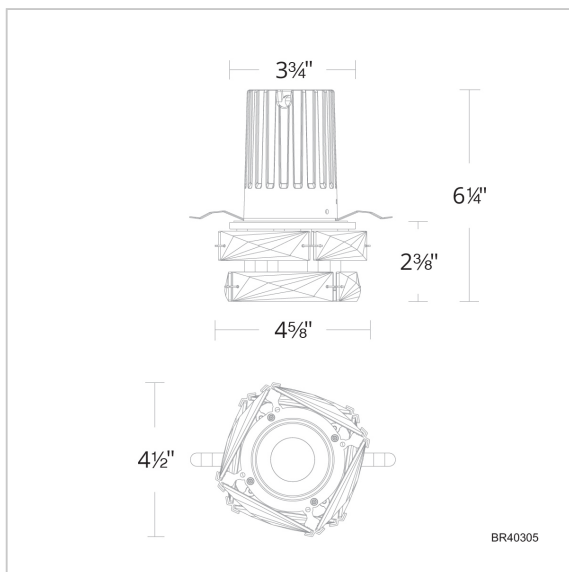

Hielo

BR40305

LINE DRAWING

Project:

Location:

Fixture Type:

Catalog Number:

DESCRIPTION

CRYSTAL OPTIONS

Radiance
Crystal
(R)

FINISH OPTIONS

Polished
Chrome
(-CH)

SPECIFICATIONS!

Light Source	LED
CRI	90
Dimming	ELV, Triac
Standards	ETL/cETL, Title 24

Model	Crystal	Finish	Size	CCT	Voltage	Wattage	Weight	LED Lumens	Delivered Lumens
BR40305	R	- CH	5"	3000K/3500K/ 4000K	120V-240V	12W	3.2lbs	597	Up To 358