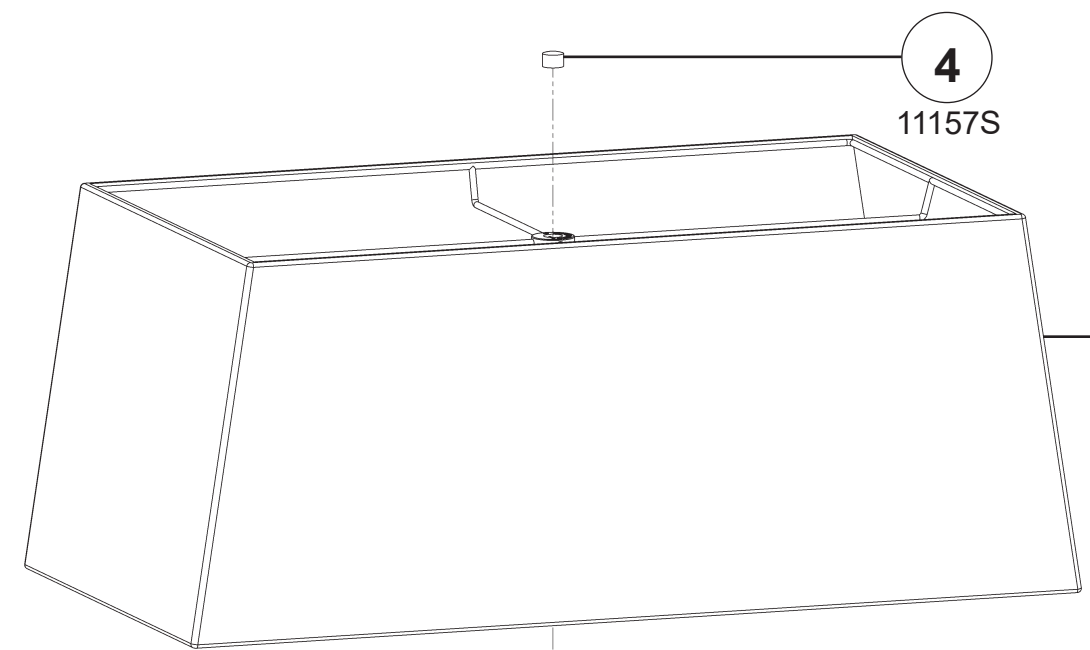

FOREVER
SCHONBEK

FLORA SJ4934-_____R

THIS DESIGN IS THE PROPRIETARY
TRADE DRESS/TRADEMARK OF
W SCHONBEK LLC.

FOREVER
SCHONBEK

You will need 2 - A19, E26 Base (supplied)
60 Watts Max

4
11157S

3
4SJ2334-SHADE

11530 **1**

SJ4934-R**

90583/1

****ATTENTION****
DUE TO FRAGILE NATURE
OF PRODUCT, DO NOT
HANDLE FIXTURE BY
CRYSTALLIZED AREAS.

2
31615
QTY. 2