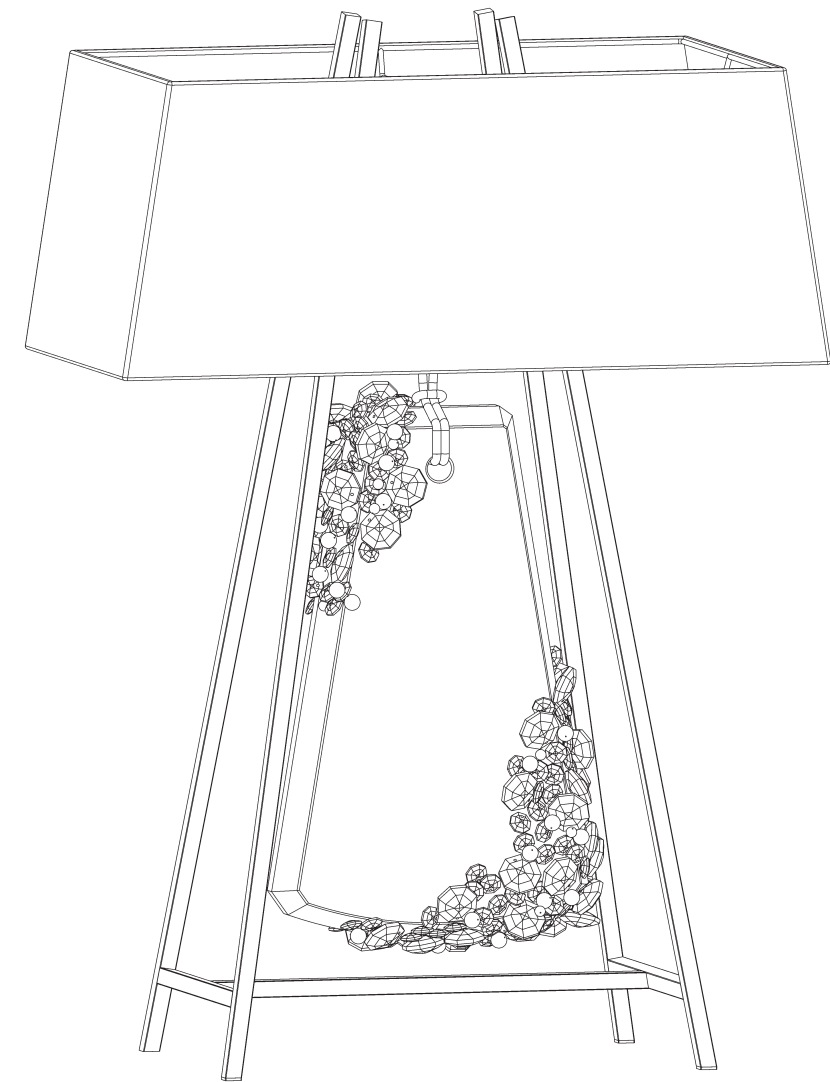

FOREVER
SCHONBEK

FLORA SJ4934-_____R

THIS DESIGN IS THE PROPRIETARY
TRADE DRESS/TRADEMARK OF
W SCHONBEK LLC.

FOREVER
SCHONBEK

You will need 2 - A19, E26 Base (supplied)
60 Watts Max

4
11157S

3
4SJ2334-SHADE

11530 **1**

SJ4934-R**

90583/1

****ATTENTION****
DUE TO FRAGILE NATURE
OF PRODUCT, DO NOT
HANDLE FIXTURE BY
CRYSTALLIZED AREAS.

2
31615
QTY. 2