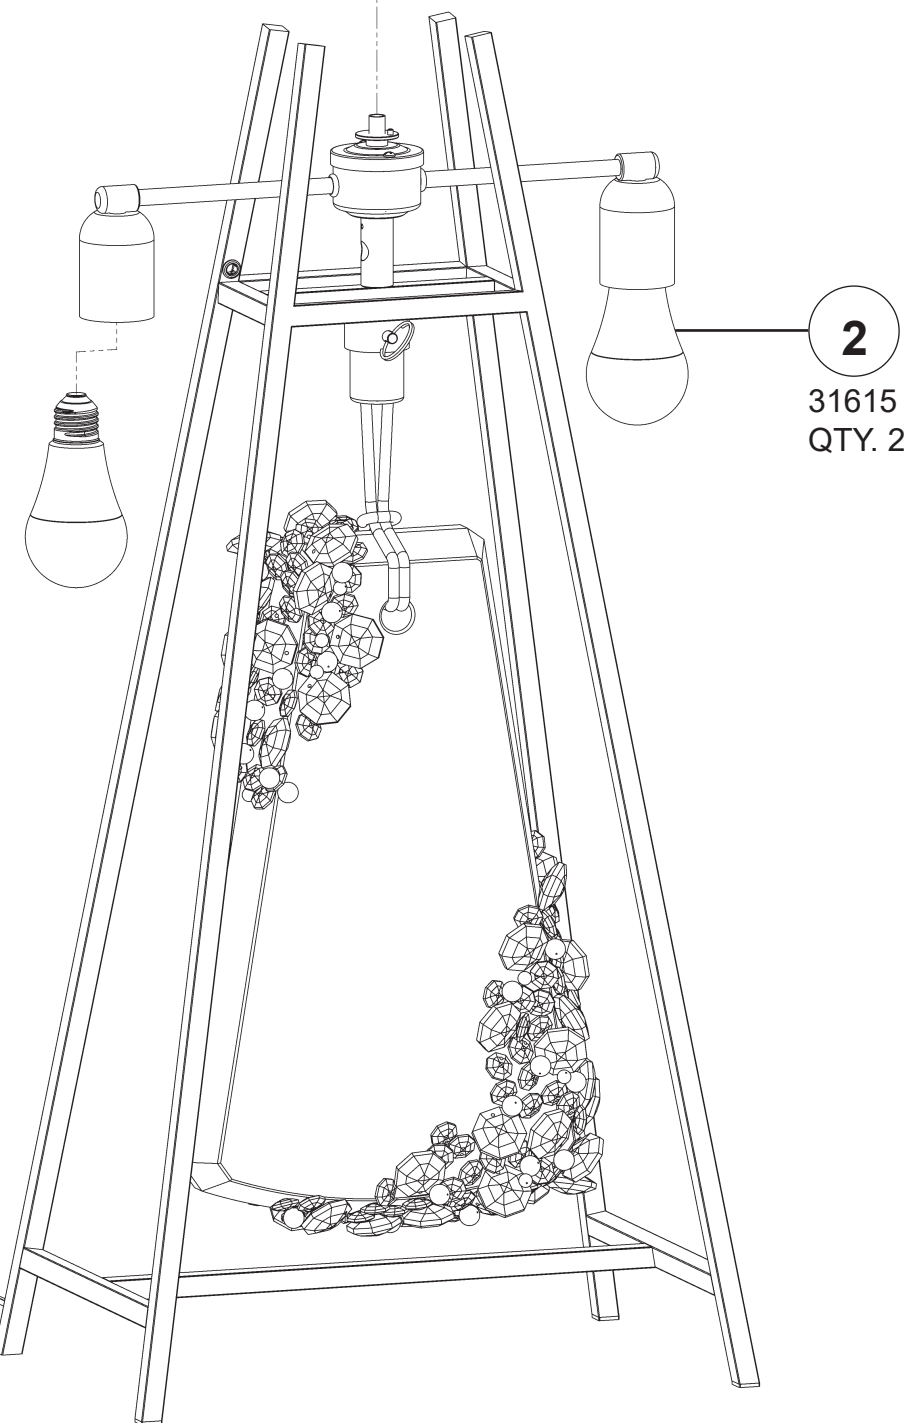

FOREVER
SCHONBEK

FLORA SJ4934-_____R

THIS DESIGN IS THE PROPRIETARY
TRADE DRESS/TRADEMARK OF
W SCHONBEK LLC.

FOREVER
SCHONBEK

You will need 2 - A19, E26 Base (supplied)
60 Watts Max

4
11157S

3
4SJ2334-SHADE

11530 **1**

SJ4934-R**

90583/1

****ATTENTION****
DUE TO FRAGILE NATURE
OF PRODUCT, DO NOT
HANDLE FIXTURE BY
CRYSTALLIZED AREAS.

2
31615
QTY. 2