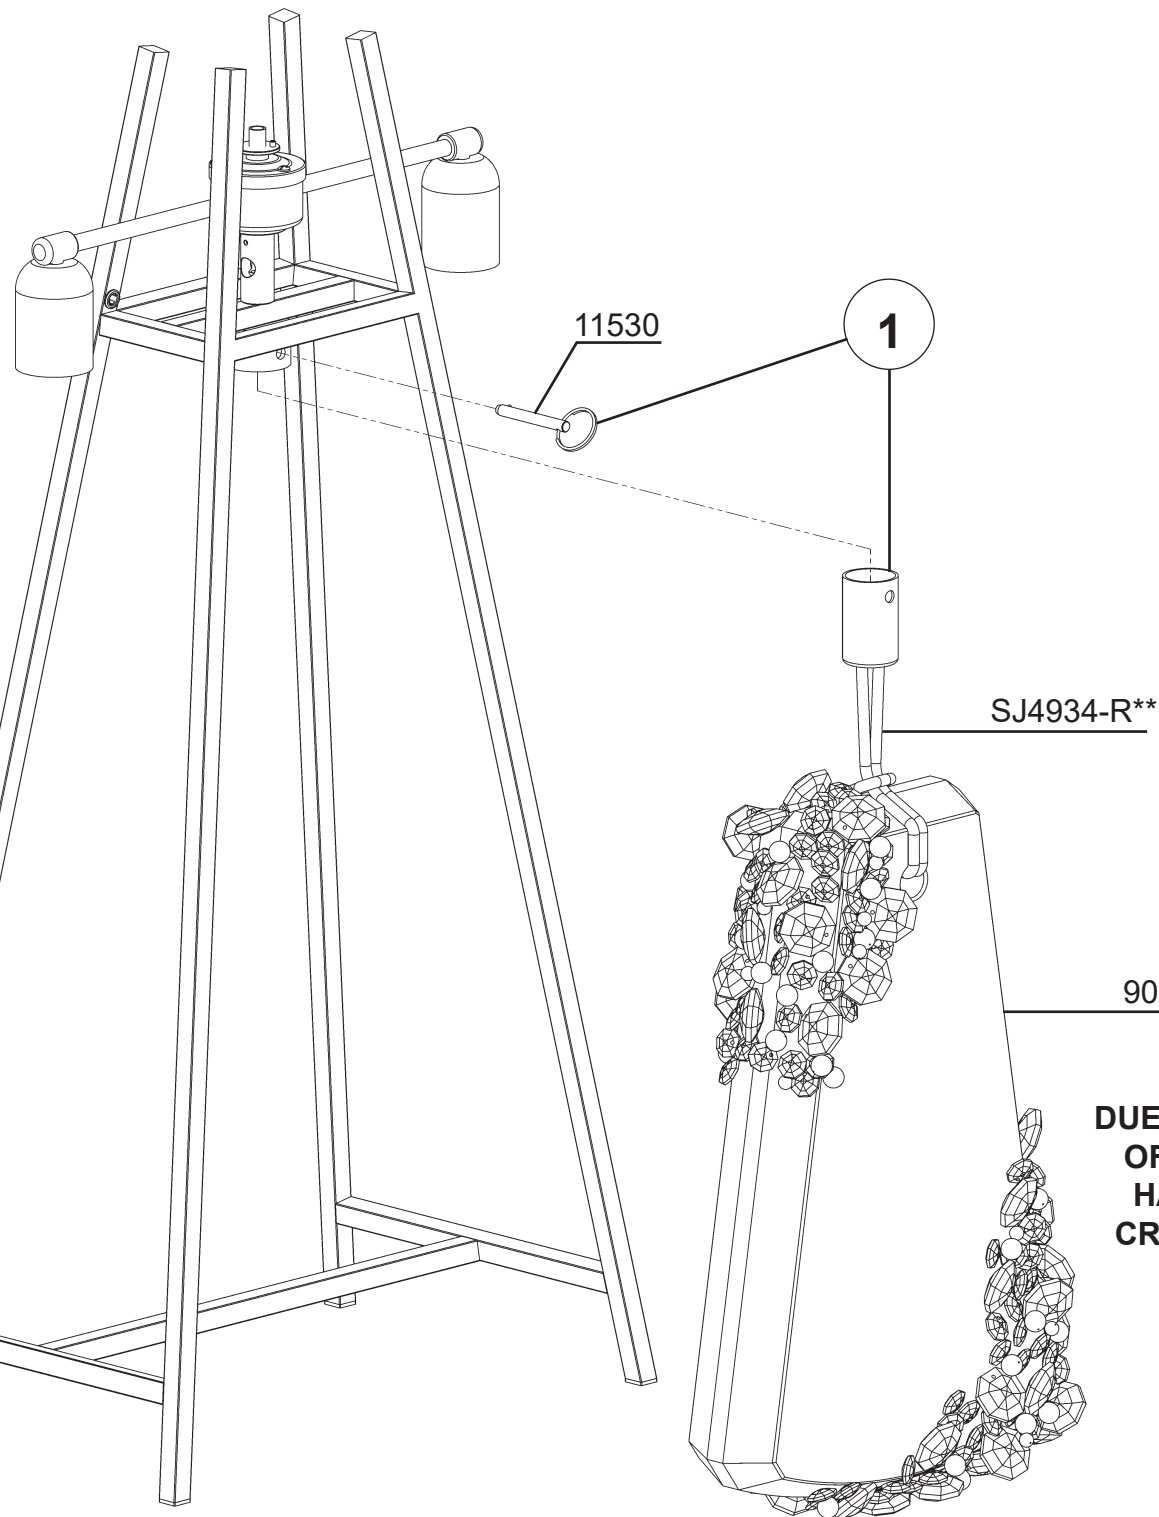

FOREVER
SCHONBEK

FLORA SJ4934-_____R

THIS DESIGN IS THE PROPRIETARY
TRADE DRESS/TRADEMARK OF
W SCHONBEK LLC.

FOREVER
SCHONBEK

You will need 2 - A19, E26 Base (supplied)
60 Watts Max

4
11157S

3
4SJ2334-SHADE

11530 **1**

SJ4934-R**

90583/1

****ATTENTION****
DUE TO FRAGILE NATURE
OF PRODUCT, DO NOT
HANDLE FIXTURE BY
CRYSTALLIZED AREAS.

2
31615
QTY. 2