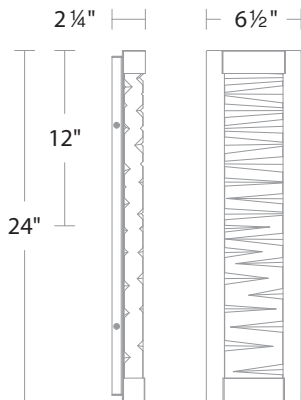

ECHELON

BWS10224

Project: _____
Location: _____
Fixture Type: _____
Catalog Number: _____

AVAILABLE FINISHES

BK: Black

PN: Polished Nickel

DESCRIPTION

A faceted abstract design of solid optic crystal. Hidden LEDs illuminate the crystal internally and also provide downlight for wayfinding on this interior wall sconce.

LINE DRAWING

SPECIFICATIONS

CRI	90
Dimming	ELV, TRIAC
Standards	ETL/cETL, Damp, Title 24, ADA

REPLACEMENT PARTS

- RPL-GLA-10224 - Crystal

Model	Size	LED Color Temp	Finish	Voltage	Wattage	Weight	LED Lumens	Delivered Lumens
BWS10224	24"	3000K/3500K/4000K	BK Black PN Polished Nickel	120V	17W	17 lb	593	513