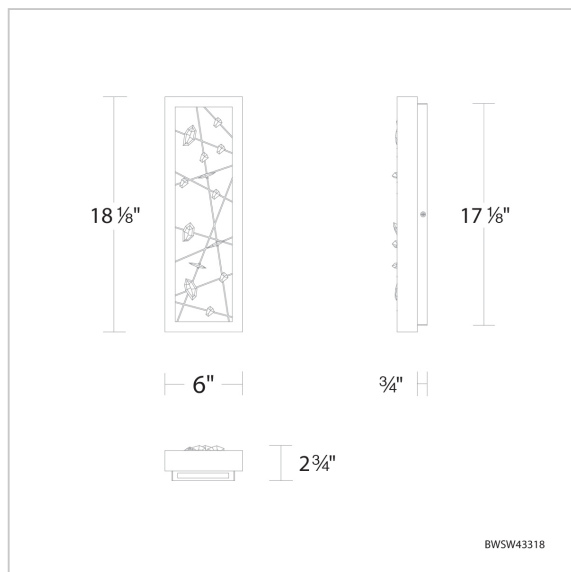

# Dreamcatcher

BWSW43318

## LINE DRAWING

Project:

Location:

Fixture Type:

Catalog Number:

## REPLACEMENT PARTS

- RPL-GLA-43318-01 - Replacement Crystal (Small)
- RPL-GLA-43318-02 - Replacement Crystal (Medium)
- RPL-GLA-43318-03 - Replacement Crystal for BWSW43

Model	Crystal	Finish	Size	CCT	Voltage	Wattage	Weight	LED Lumens	Delivered Lumens
BWSW43318	O	- BK	18"	3000K/3500K/ 4000K	120V/277V	19W	6.6lbs	600	Up To 411