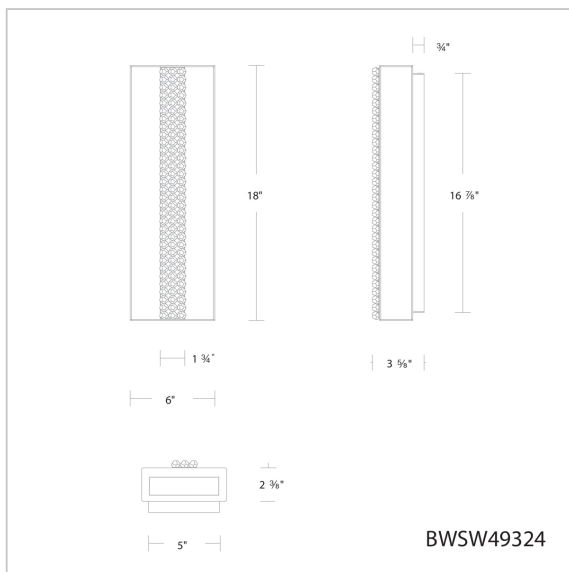

### LINE DRAWING

**Project:**

**Location:**

**Fixture Type:**

**Catalog Number:**

### SPECIFICATIONS!

<b>Light Source</b>	LED
<b>CRI</b>	90
<b>Dimming</b>	ELV, Triac
<b>Standards</b>	ETL/cETL, IP65

Model	Crystal	Finish	Size	CCT	Voltage	Wattage	Weight	LED Lumens	Delivered Lumens
BWSW49318	O	- BK	18"	3000K/3500K/ 4000K	120V	15W	8.5lbs	956	Up To 673