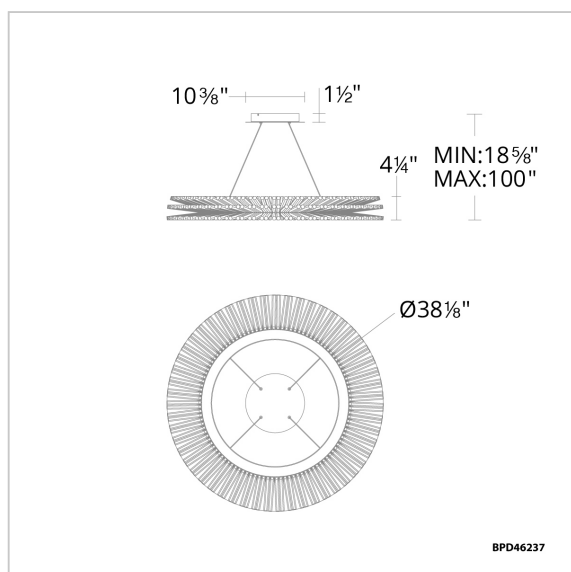

Benediction

BPD46237

LINE DRAWING

Project:

Location:

Fixture Type:

Catalog Number:

DESCRIPTION

FEATURES

- Built in color temperature adjustability. Switch from 3000K/3500K/4000K.
- Random crystal configurations creates uniqueness to individual preference
- Can be mounted on a sloped ceiling.
- Driver concealed within the fixture

RPL-GLA-46237 - Replacement Crystal Module

Model	Crystal	Finish	Size	CCT	Voltage	Wattage	Weight	LED Lumens	Delivered Lumens
BPD46237	O	- AB - BK	37"	3000K/3500K/ 4000K	120V-277V	55W	77lbs	1800	Up To 1200