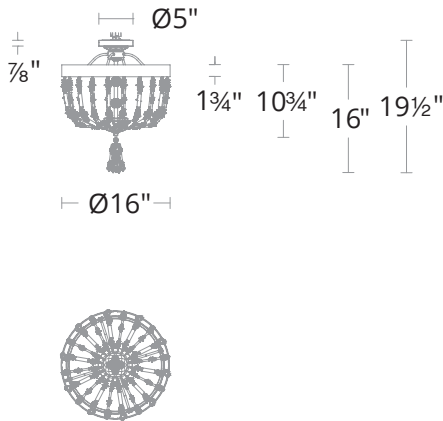

LINE DRAWING

DESCRIPTION

Bali is an exquisite ceiling luminaire that is both timeless and unique. Illuminated with state of the art LEDs, this summery luminaire is visually lightweight and elegantly informal. Coordinating beautifully with the two chandeliers in this family, Bali is available in three stunning finishes: Heirloom Gold, Black and Antique Silver. A welcoming fashion statement inspired by exotic jewelry.

FEATURES

- -Color temperature adjustability switch from 3000K/3500K/4000K at time of installation mounted at the back of the mounting plate to be installed within the junction box.
- A proprietary 120/277V driver concealed within the canopy.

SPECIFICATIONS

CRI	90
Dimming	ELV, TRIAC
Standards	ETL/cETL, Damp, Title 24

REPLACEMENT PARTS

- Consult factory for part #

Model	Size	LED Color Temp	Finish	Voltage	Wattage	Weight	LED Lumens	Delivered Lumens
S2817	16"	3000K/3500K/4000K	Antique Silver (48) Heirloom Gold (22) Black (51)	120/277V	32W	15 lb	2430	1166

Example: S2816-480