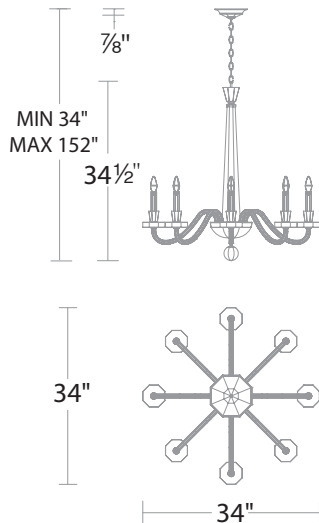

LINE DRAWING

DESCRIPTION

A luxurious symphony of graceful curves with faux candle lights enhanced by a mesmerizing optic haze crystal center and matching orb finial. The stunning chandelier harmonizes in a refined creation and classical elegance. Three exquisite finishes available.

FEATURES

- Comes with 40-inches of chain
- Uses eight 60 watt max, 25 watt equivalent recommended candelabra base bulbs (not included)
- Sloped ceiling adaptable

SPECIFICATIONS

Standards UL/cUL

Model	Size	LED Color Temp	Finish	Voltage	Wattage	Weight	LED Lumens	Delivered Lumens
S9334	8 Lights	N/A	Antique Silver (48) Heirloom Gold (22) Black (51)	120V	N/A	37 lb	N/A	N/A

Example: S9334-22OH