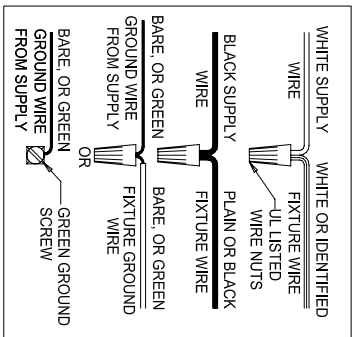

# SALVO'S HOME STORE LIGHTING

9-960-1