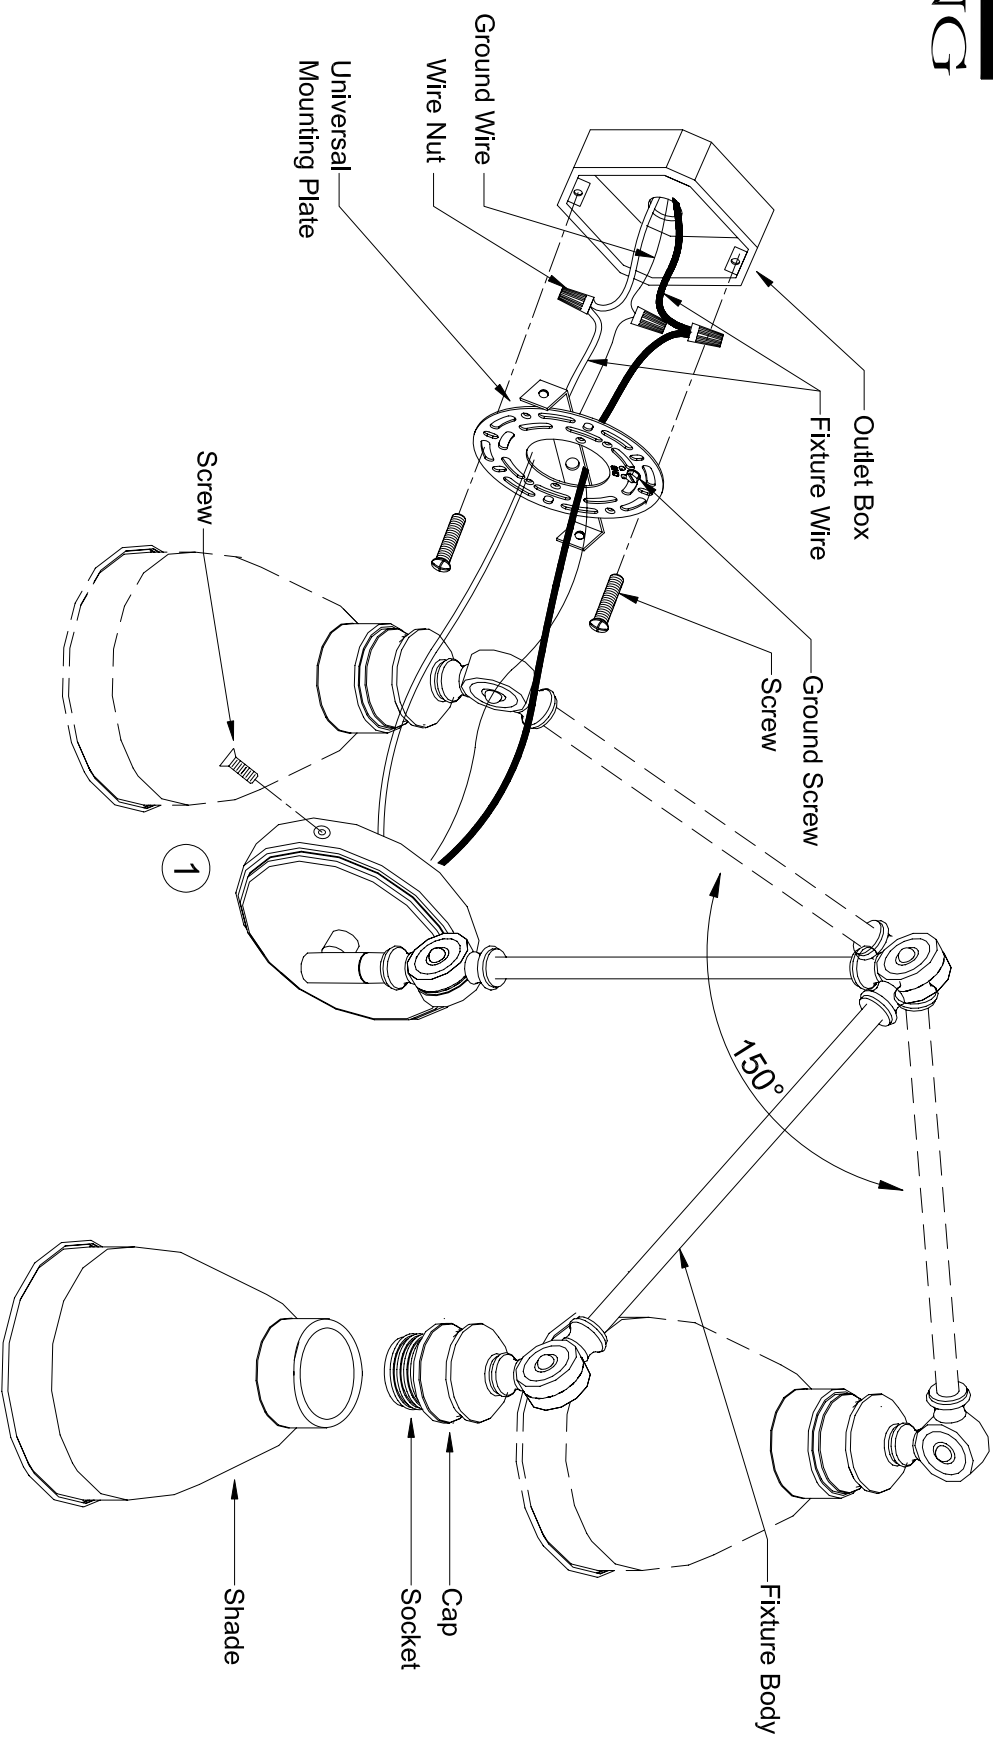

# SALVO'S HOME STORE LIGHTING

9-960-1