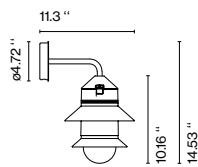

**Santorini**

**Wall bracket**

**Floor accessory**

**Santorini C**

**Santorini A Fixed stem**

**⚠ WARNING.** California Proposition 65 Warning for California Consumers. This product can expose you to chemicals including wood dust and lead which are known to the State of California to cause cancer or birth defects or other reproductive harm. For more information go to [www.P65Warnings.ca.gov](http://www.P65Warnings.ca.gov)