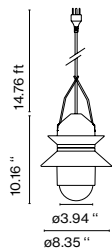

Santorini

⚠ WARNING. California Proposition 65 Warning for California Consumers. This product can expose you to chemicals including wood dust and lead which are known to the State of California to cause cancer or birth defects or other reproductive harm. For more information go to www.P65Warnings.ca.gov