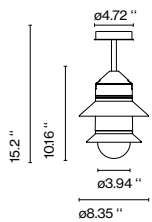

**Santorini**

**Wall bracket**

**Floor accessory**

**Santorini C**

**Santorini A Fixed stem**

**⚠ WARNING.** California Proposition 65 Warning for California Consumers. This product can expose you to chemicals including wood dust and lead which are known to the State of California to cause cancer or birth defects or other reproductive harm. For more information go to [www.P65Warnings.ca.gov](http://www.P65Warnings.ca.gov)