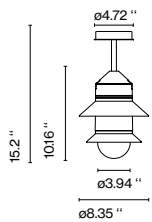

Santorini

Wall bracket

Floor accessory

Santorini C

Santorini A Fixed stem

**⚠ WARNING.** California Proposition 65 Warning for California Consumers. This product can expose you to chemicals including wood dust and lead which are known to the State of California to cause cancer or birth defects or other reproductive harm. For more information go to [www.P65Warnings.ca.gov](http://www.P65Warnings.ca.gov)