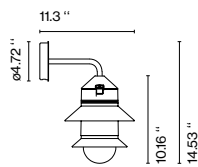

Santorini

Wall bracket

Floor accessory

Santorini C

Santorini A Fixed stem

**⚠ WARNING.** California Proposition 65 Warning for California Consumers. This product can expose you to chemicals including wood dust and lead which are known to the State of California to cause cancer or birth defects or other reproductive harm. For more information go to [www.P65Warnings.ca.gov](http://www.P65Warnings.ca.gov)