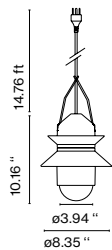

Santorini

Wall bracket

Floor accessory

Santorini C

Santorini A Fixed stem

**⚠ WARNING.** California Proposition 65 Warning for California Consumers. This product can expose you to chemicals including wood dust and lead which are known to the State of California to cause cancer or birth defects or other reproductive harm. For more information go to [www.P65Warnings.ca.gov](http://www.P65Warnings.ca.gov)