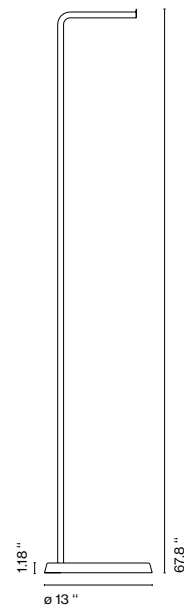

Floor accessory