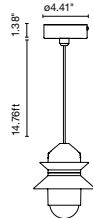

Santorini Sputnik Estudio

marset

Santorini

Garland connector

Santorini with Canopy IP65

Santorini

E26 LED Type A19 8W

- White (Ral 9003)
- Grey (Ral 7039)
- Mustard (Ral 1032)