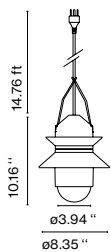

Santorini Sputnik Estudio

marset

Santorini

Garland connector

Santorini with Canopy IP65

Santorini

E26 LED Type A19 8W

- White (Ral 9003)
- Grey (Ral 7039)
- Mustard (Ral 1032)