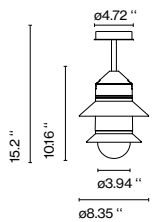

Santorini

Wall bracket

Floor accessory

Santorini C

Santorini A Fixed stem

⚠ WARNING. California Proposition 65 Warning for California Consumers. This product can expose you to chemicals including wood dust and lead which are known to the State of California to cause cancer or birth defects or other reproductive harm. For more information go to www.P65Warnings.ca.gov