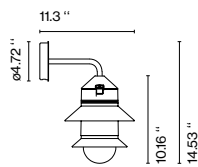

Santorini

Wall bracket

Floor accessory

Santorini C

Santorini A Fixed stem

⚠ WARNING. California Proposition 65 Warning for California Consumers. This product can expose you to chemicals including wood dust and lead which are known to the State of California to cause cancer or birth defects or other reproductive harm. For more information go to www.P65Warnings.ca.gov