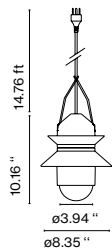

Santorini

Wall bracket

Floor accessory

Santorini C

Santorini A Fixed stem

⚠ WARNING. California Proposition 65 Warning for California Consumers. This product can expose you to chemicals including wood dust and lead which are known to the State of California to cause cancer or birth defects or other reproductive harm. For more information go to www.P65Warnings.ca.gov