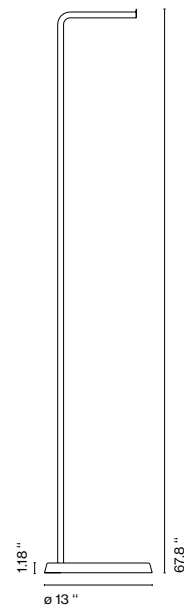

Santorini

Wall bracket

Floor accessory

Santorini C

Santorini A Fixed stem