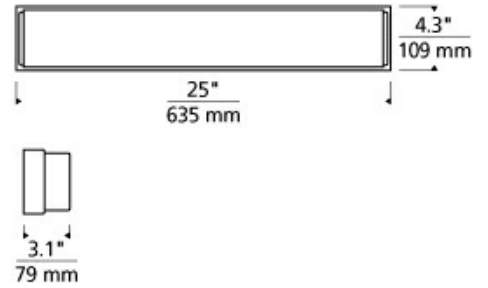

| 700BCSAGW LENGTH (A) | FINISH | LAMP |
|----------------------|----------------|-----------------------------------|
| 25 25" | C CHROME | -LED927 LED 90 CRI 2700K 120V |
| | S SATIN NICKEL | -LED927-277 LED 90 CRI 2700K 277V |
| | | -LED930 LED 90 CRI 3000K 120V |
| | | -LED930-277 LED 90 CRI 3000K 277V |

700BCSAGW _____

JOB NAME _____

NOTES _____

SAGE 25 BATH

SPECIFICATIONS

| | |
|-------------------|------------|
| HARDWARE MATERIAL | Metal |
| SHADE MATERIAL | Acrylic |
| NET WEIGHT | 3.5 lbs |
| HEIGHT | 4.3in |
| WIDTH | 3in |
| LENGTH | 25in |
| WET LISTED | |
| DAMP LISTED | |
| DRY LISTED | |
| GENERAL LISTING | ETL Listed |
| INCLUDES | |