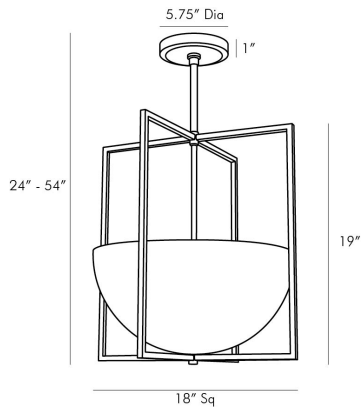

ARTERIORES

ROYCE PENDANT

49177

H: 24 IN, W: 18 IN, D: 18 IN

Antique Brass

Contract Suitable As Is

A stylish and elegant pairing of geometric inspiration and transitional design come together in this pendant. Two linear squares of steel encase a demi-globe of opal glass, which casts a warm glow throughout a space. The frame has a classic antique brass finish. Additional pipe available (PIPE-101). Damp-rated, although limited covered outdoor conditions may affect finish.

APPEARANCE

Material	Glass, Steel
Finish	Antique Brass, Opal, Vintage Silver
Top Coat/Sealant	true

DIMENSIONS

Pendant	H: 19 IN, W: 18 IN, D: 18 IN
Minimum Hanging Height	24 IN
Maximum Hanging Height	54 IN
Canopy	H: 1 IN, Dia: 5.75 IN

WIRING

Rating	Damp
Cord	10 FT IN, Black, SVT
Socket	2, Type A- E26 Other
Maximum Watt	60
Voltage	110-120 V

CERTIFICATIONS

Certifications	Mexico Australia, European Union, United Arab Emirates, United States, Canada
----------------	--

COMPLIANCY

UL/ETL	Yes
CB	Yes
RoHS	true

SHIPPING

Product Weight	14 LBS
Gross Weight 1	19.5 LBS
Shipping Box 1	H: 16 IN, L: 22 IN, W: 20 IN

ADDITIONAL INFO

Features	Assembly Required
----------	-------------------