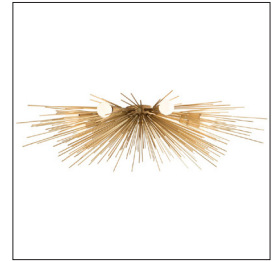

ARTERIALS

ROXANNE FLUSH MOUNT

89969

H: 8 IN, Dia: 35.00 IN

Antique Brass

Contract Suitable As Is

This unique flush mount chandelier takes the Zanadoo starburst concept and makes it applicable for smaller rooms or rooms with lower ceilings. This eight-light fixture casts a beautiful light and shadow effect on the walls and ceiling. Shown with frosted globe bulbs and small clear tubular bulbs. Damp-rated, although limited covered outdoor conditions may affect finish.

APPEARANCE

Material	Steel
Material Type	Plated
Finish	Antique Brass, Polished Nickel
Top Coat/Sealant	true

DIMENSIONS

Minimum Hanging Height	8 IN
Maximum Hanging Height	8 IN
Canopy	Dia: 4.50 IN

WIRING

Rating	Damp
Cord	1 FT IN, Black, Clear/Silver, SVT
Socket	8, Type B=E12 Other
Photographed Bulb	Small Clear Tubular Bulb
Maximum Watt	40
Voltage	110-120 V