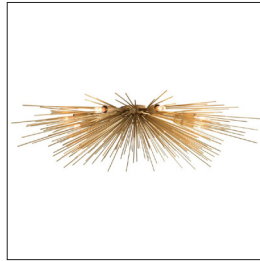

ARTERIALS

ROXANNE FLUSH MOUNT

89969

H: 8 IN, Dia: 35.00 IN

Antique Brass

Contract Suitable As Is

This unique flush mount chandelier takes the Zanadoo starburst concept and makes it applicable for smaller rooms or rooms with lower ceilings. This eight-light fixture casts a beautiful light and shadow effect on the walls and ceiling. Shown with frosted globe bulbs and small clear tubular bulbs. Damp-rated, although limited covered outdoor conditions may affect finish.

APPEARANCE

Material	Steel
Material Type	Plated
Finish	Antique Brass, Polished Nickel
Top Coat/Sealant	true

DIMENSIONS

Minimum Hanging Height	8 IN
Maximum Hanging Height	8 IN
Canopy	Dia: 4.50 IN

WIRING

Rating	Damp
Cord	1 FT IN, Black, Clear/Silver, SVT
Socket	8, Type B=E12 Other
Photographed Bulb	Small Clear Tubular Bulb
Maximum Watt	40
Voltage	110-120 V