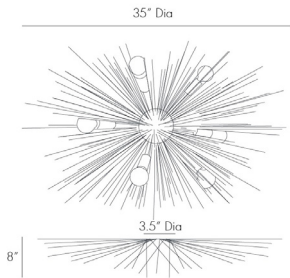

ARTERIALS

ROXANNE FLUSH MOUNT

89969

H: 8 IN, Dia: 35.00 IN

Antique Brass

Contract Suitable As Is

This unique flush mount chandelier takes the Zanadoo starburst concept and makes it applicable for smaller rooms or rooms with lower ceilings. This eight-light fixture casts a beautiful light and shadow effect on the walls and ceiling. Shown with frosted globe bulbs and small clear tubular bulbs. Damp-rated, although limited covered outdoor conditions may affect finish.

APPEARANCE

Material	Steel
Material Type	Plated
Finish	Antique Brass, Polished Nickel
Top Coat/Sealant	true

DIMENSIONS

Minimum Hanging Height	8 IN
Maximum Hanging Height	8 IN
Canopy	Dia: 4.50 IN

WIRING

Rating	Damp
Cord	1 FT IN, Black, Clear/Silver, SVT
Socket	8, Type B=E12 Other
Photographed Bulb	Small Clear Tubular Bulb
Maximum Watt	40
Voltage	110-120 V