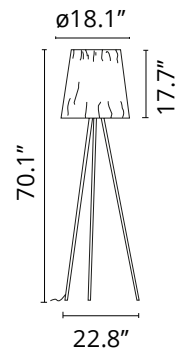

EAN	8059607011690
Mounting	Floor
Environments	Indoor dry location
Light Source Type	Bulb
Lamp category	Incandescent
Lamp type	A
Lamp holders	E26
Number of heads	1
Power (W)	150

Physical

Color	Grey
Cord length (in)	98
Net weight (lb)	3.24
Package volume (in)	4359.78
IP internal	20

Download

[Mounting instructions](#)

[↓ PDF](#)

GWT 850°	IP 20
-------------	----------

Photometric

Lighting type	Indirect, Direct
Light distribution	Symmetric

Electrical

Insulation class	II
Frequency (Hz)	60
Main voltage (Vac)	120
LED voltage Vf (Vdc)	null
Dimmable	Yes
Dimming interface	Dimmer Integrated
Plug type	Type A
Batteries inside	No