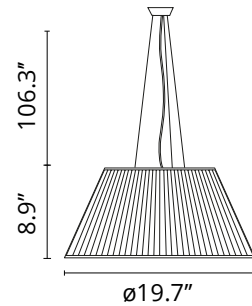

### Physical

Color	Glass
Cord length (in)	157
Canopy dimension (mm)	36
Net weight (lb)	16.76
Package height (in)	24.02
Package width (in)	14.57
Package length (in)	24.02
Package volume (in)	8401.56
IP internal	20