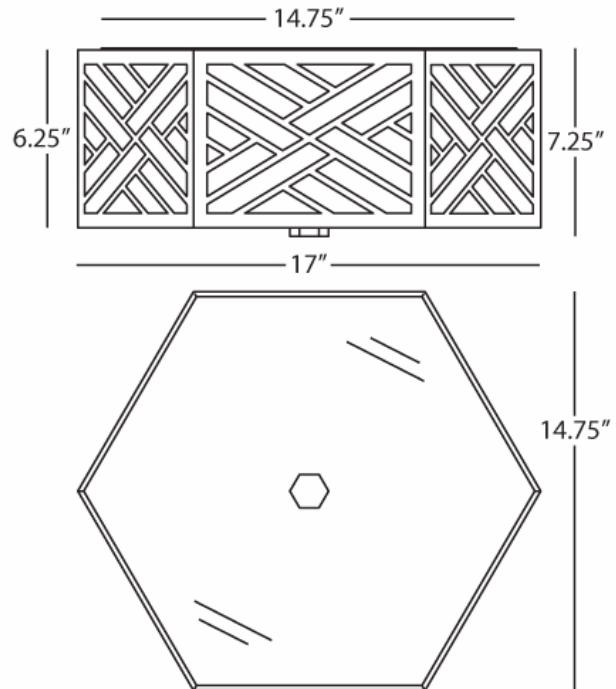

WILLIAMSBURG
TAZEWELL

438
Flush Mount

1-23W Max. LED Unit
(2540 LUMEN OUTPUT)
Bulb Type: LED, Included (Non-Replaceable)
LED Color Temp: 3000K, CRI: 80
Direct Wire
Modern Brass Finish
Printed White Glass Shade Panels

FINISH OPTION:
S438 - Polished Nickel

* U.L. Rated for Damp Conditions

* Ships Within 2 Business Days