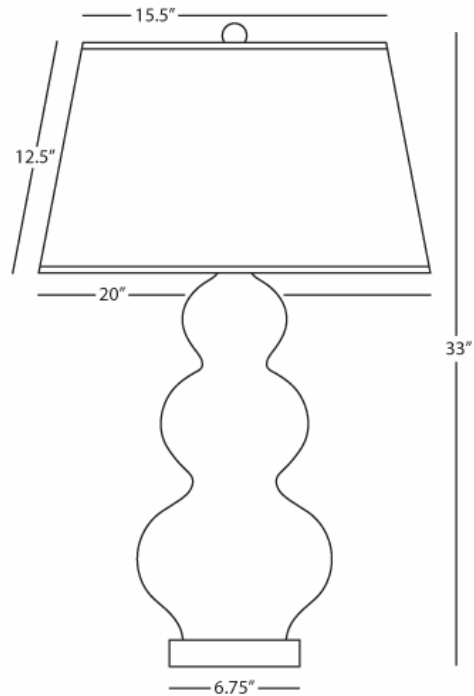

TRIPLE GOURD

A361X

Table Lamp

1 - 150W Max.

Bulb Type: A

Switch: 3 - Way

Baby Blue Glazed Ceramic

Lucite Base

Pearl Dupioni Fabric Shade

See Triple Gourd Table for Color / Base / Shade
Options

* Ships Within 5 Business Days

* Made In The USA