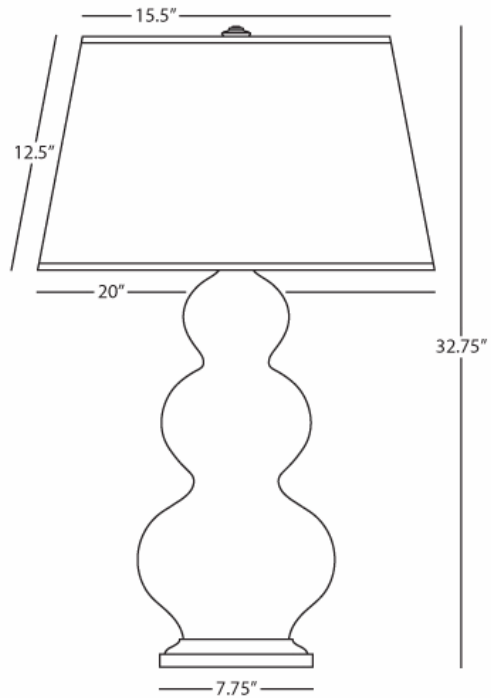

TRIPLE GOURD

381X
Table Lamp

1-150W Max.
Bulb Type: A
Switch: 3-Way
Amethyst Glazed Ceramic
Antique Natural Brass Finished Accents
Pearl Dupioni Fabric Shade

See Triple Gourd Table for Color / Base / Shade
Options