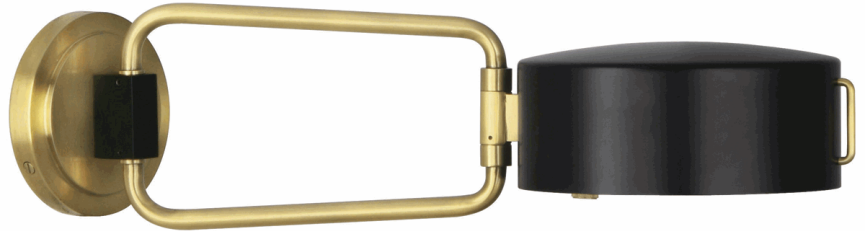

SIMON

1597

Swing Arm Sconce

1-60W Max.

Bulb Type: A

Switch: Hi-Lo Dimming

24" Cord Cover/ Direct Wire

Satin Black Finish w/

Modern Brass Accents

Adjustable Metal Shade

FINISH OPTION:

S1597 - Satin Black Finish w/

Polished Nickel Accents

* Ships Within 5 Business Days