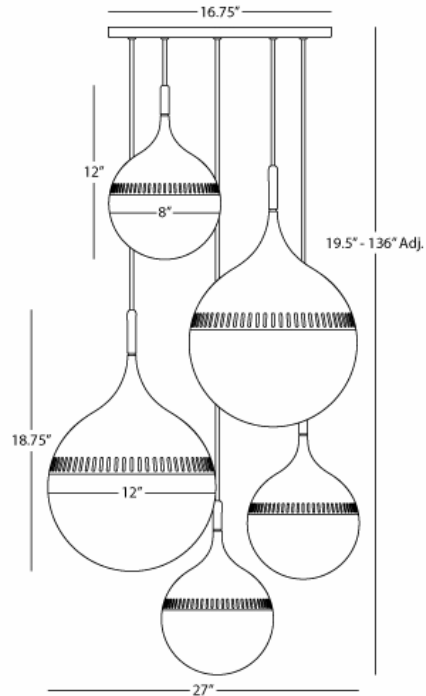

JONATHAN ADLER  
RIO

791  
Multi-Globe Chandelier

3-40W Max. & 2-60W Max.  
Bulb Type: A  
Direct Wire  
Antique Brass Finish  
White Glass Shades  
Susp. Hardware: 5 pcs. 11' Black Fabric Wrapped  
Cord

NOTE: Globes can be arranged in in any configuration the customer desires. The shortest drop possible is 30". The greatest drop possible is 136".

FINISH OPTIONS:  
S791 - Polished Nickel  
Z791 - Deep Patina Bronze