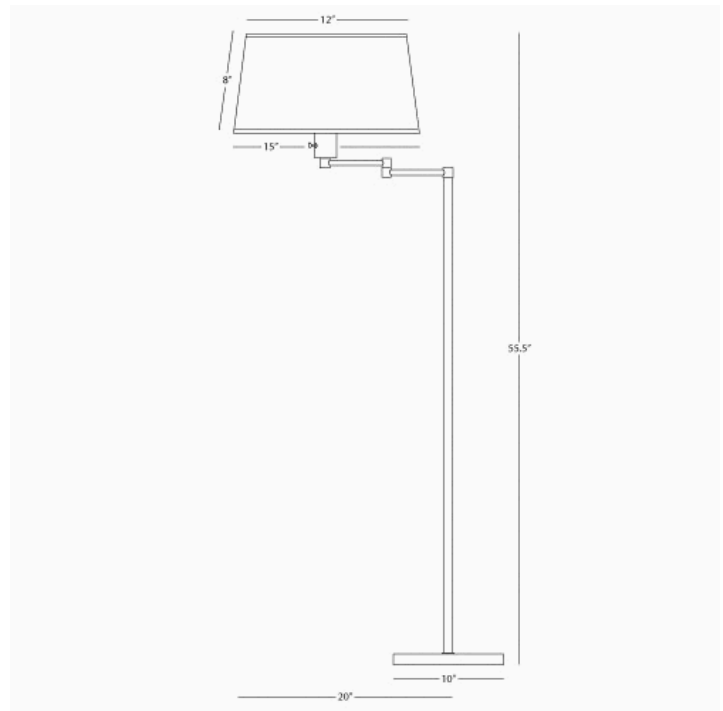

REAL SIMPLE

1805

Swing Arm Floor Lamp

1-150W Max.

Bulb Type: A

Switch: 3-Way

Stardust White Powder Coat Finish over Steel

White Mont Blanc Parchment Shade w/ Top Diffuser

FINISH / SHADE OPTIONS:

Z1815 - Dark Bronze

Snowflake Fabric Shade

1825 - Gunmetal

Snowflake Fabric Shade

1835 - Matte Black

Snowflake Fabric Shade

* Made In The USA