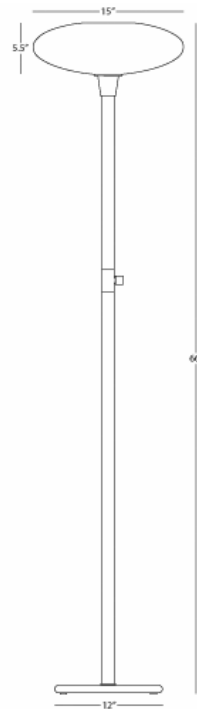

RICO ESPINET  
OVO

2045  
Floor Torchiera

1-150W Max.  
Bulb Type: A  
Switch: Full Range Dimmer  
Polished Nickel over Brass  
Frosted White Cased Glass Shade

FINISH OPTION:  
Z2045 - Deep Patina Bronze