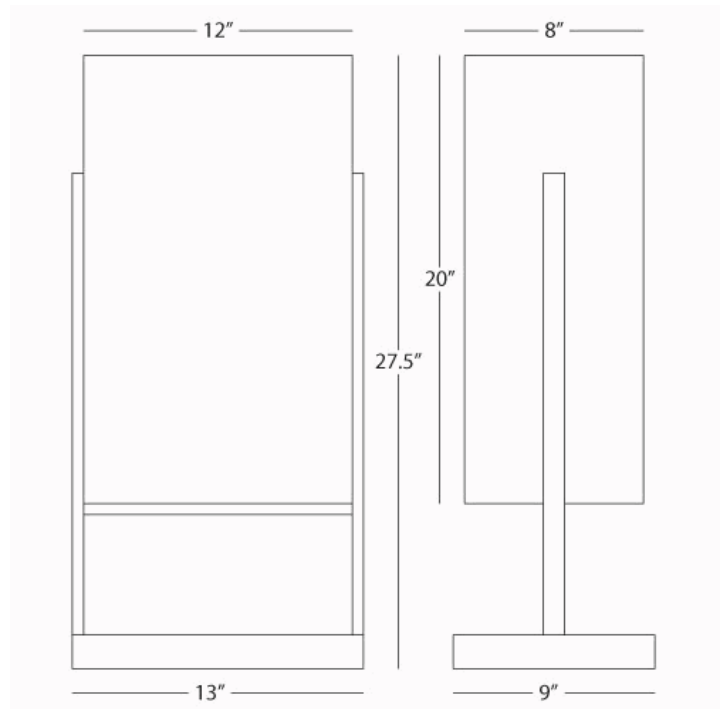

NIKOLE

S196

Table Lamp

1-150W Max.

Bulb Type: A

Switch: Hi-Lo Dimming

Polished Nickel Finish

White Marble Base

Frosted, White Acrylic Shade

* Ships Within 2 Business Days