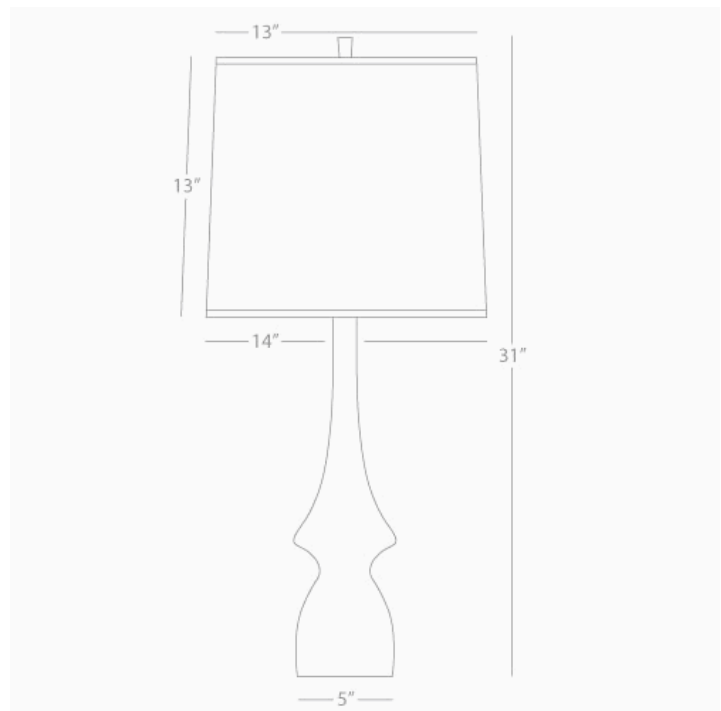

JASMINE

CF210

Table Lamp

1 - 150W Max.

Bulb Type: A

Switch: Hi-Lo Dimming

Coffee Glazed Ceramic

Oyster Linen Shade

See Jasmine Table for Color Options

* *Ships Within 5 Business Days*

* *Made In The USA*