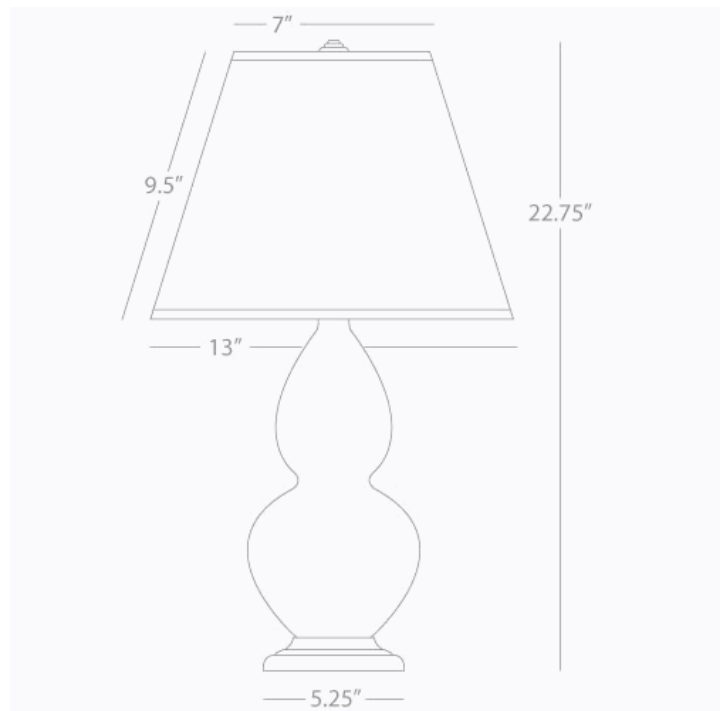

DOUBLE GOURD

TE12X  
Accent Lamp

1-150W Max.  
Bulb Type: A  
Switch: 3-Way  
Brown Tea Glazed Ceramic  
Antique Silver Finished Accents  
Pearl Dupioni Fabric Shade

See Double Gourd Table for Color / Base / Shade  
Options