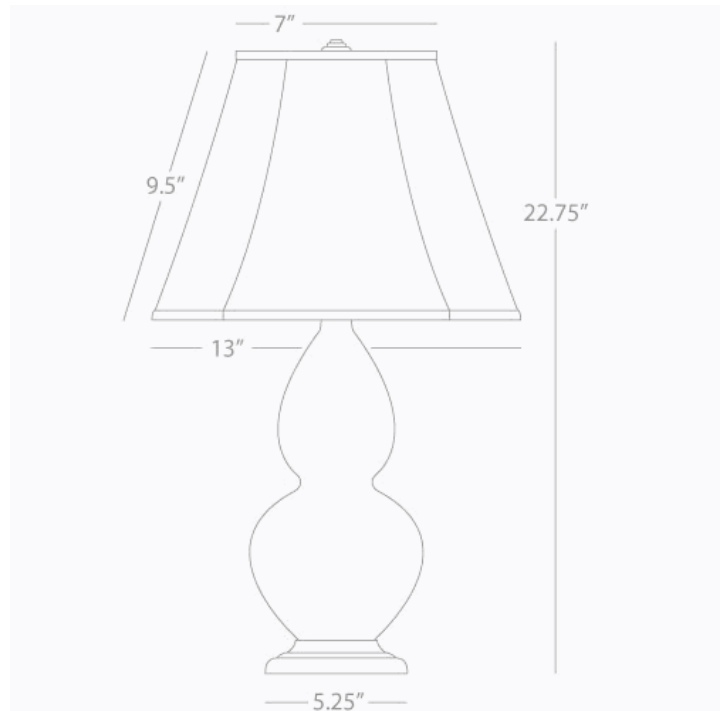

DOUBLE GOURD

1776

Accent Lamp

1-150W Max.

Bulb Type: A

Switch: 3-Way

Bone Glazed Ceramic

Antique Silver Finished Accents

Ivory Stretched Fabric Shade

See Double Gourd Table for Color / Base / Shade  
Options

\* *Made In The USA*