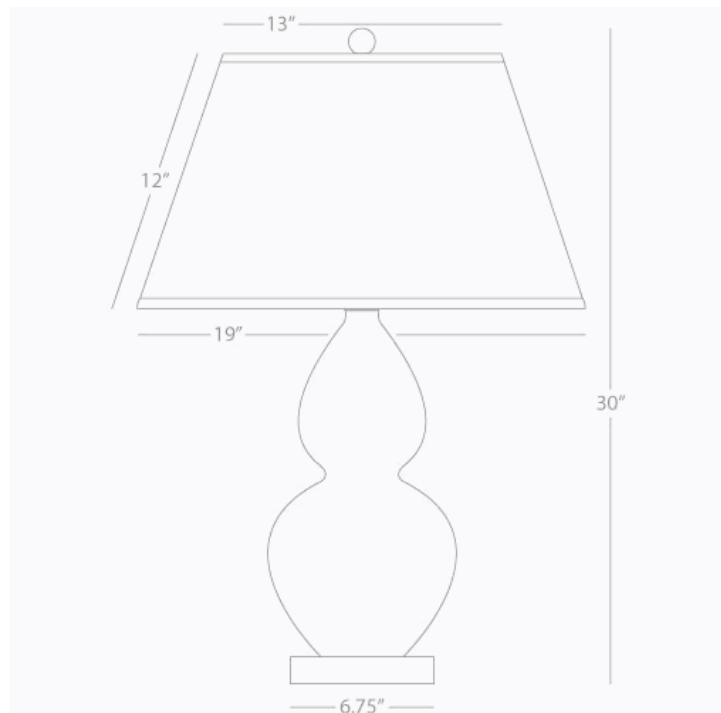

DOUBLE GOURD

A675X

Table Lamp

1-150W Max.

Bulb Type: A

Switch: 3-Way

Pumpkin Glazed Ceramic

Lucite Base

Pearl Dupioni Fabric Shade

See Double Gourd Table for Color / Base / Shade
Options

* Made In The USA