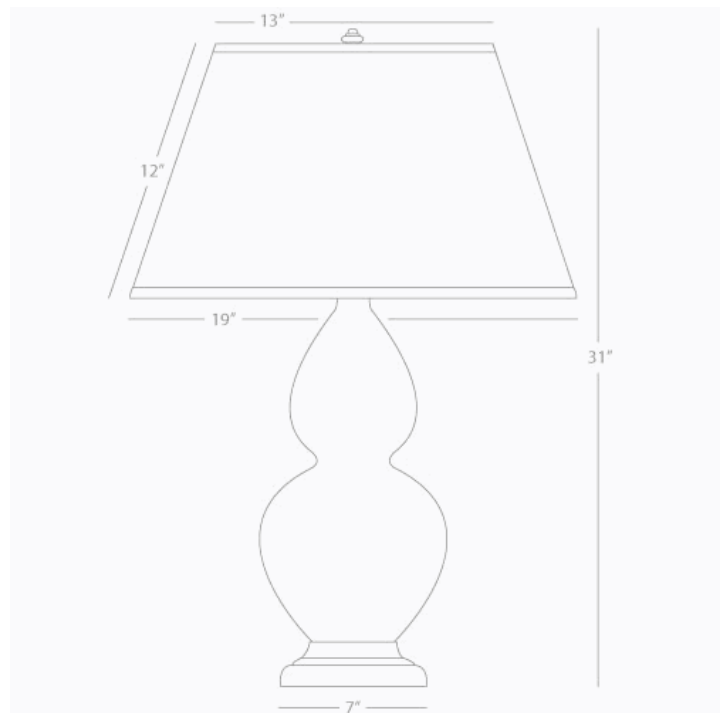

DOUBLE GOURD

1783X

Table Lamp

1-150W Max.

Bulb Type: A

Switch: 3-Way

Marine Blue Glazed Ceramic

Antique Brass Accents

Pearl Dupioni Fabric Shade

See Double Gourd Table for Color / Base / Shade
Options

* *Made In The USA*