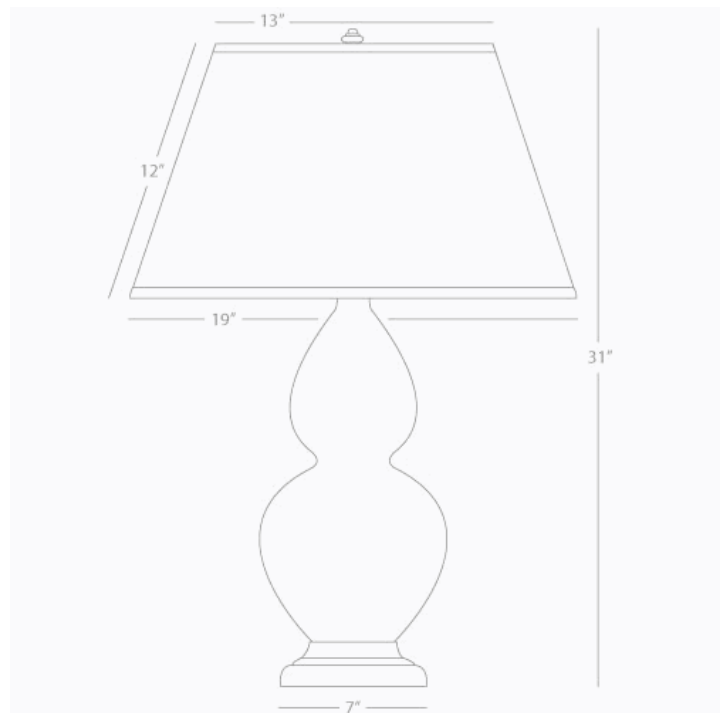

DOUBLE GOURD

1753X

Table Lamp

1-150W Max.

Bulb Type: A

Switch: 3-Way

Peacock Glazed Ceramic

Antique Silver Finished Accents

Pearl Dupioni Fabric Shade

See Double Gourd Table for Color / Base / Shade
Options

* *Made In The USA*