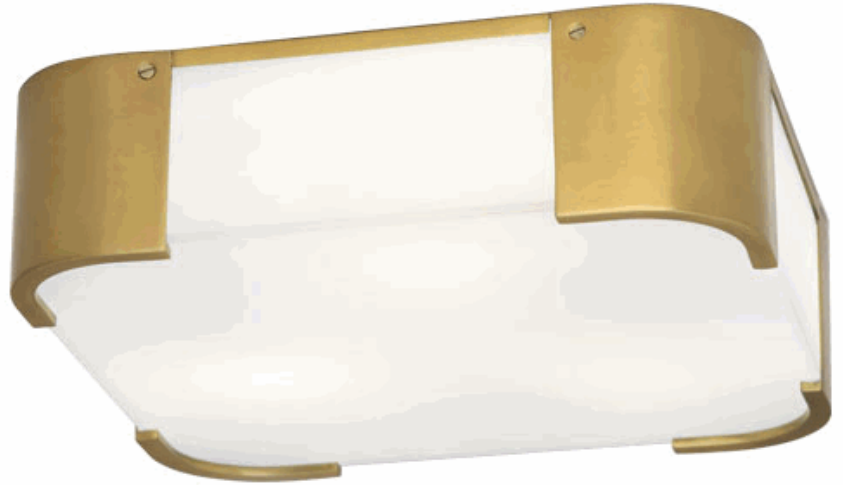

BRYCE

1319

Flush Mount

3-60W Max.

Bulb Type: B, Medium Base

Direct Wire

Antique Brass Finish

White Glass Shade

FINISH OPTIONS:

B1319 - Brushed Nickel

C1319 - Polished Chrome

Z1319 - Deep Patina Bronze

** U.L. Rated for Damp Conditions*

** Ships Within 5 Business Days*