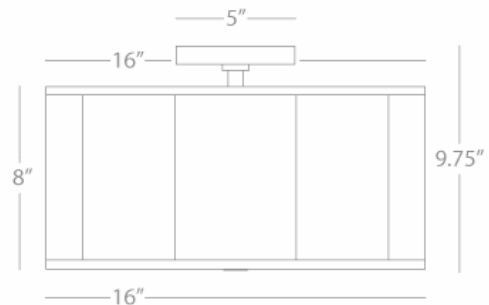

AXIS

2139

16" Semi-Flush Mount

2 - 100W Max.

Bulb Type: A

Direct Wire

Aged Brass Finish

Scalloped Fondine Fabric Shade w/ Black
Contrasting Trim

15" Dia. White Acrylic Diffuser

FINISH / SHADE OPTION

D2139 - Blackened Antique Nickel

Ascot White Shade w/

Black Contrasting Trim

* *Bestseller*

* *Ships Within 5 Business Days*