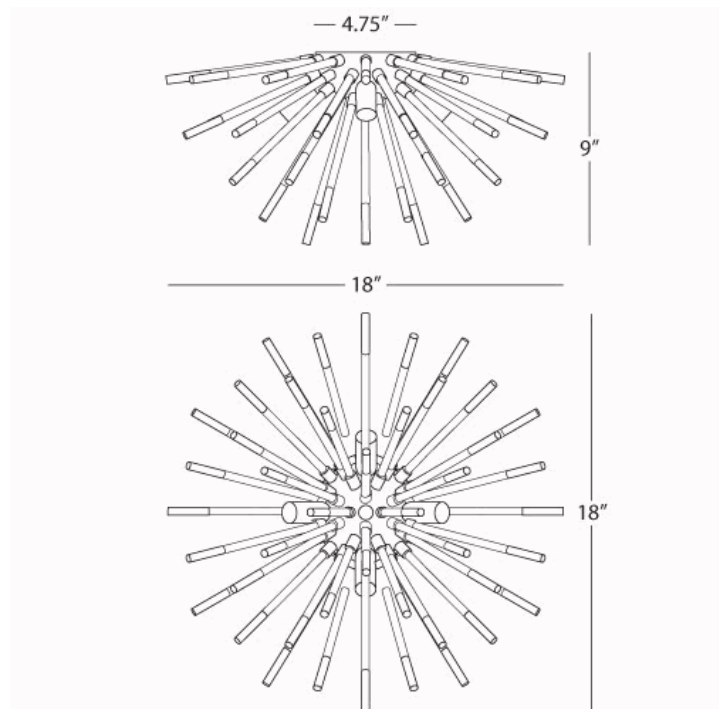

ANDROMEDA

167

Wall Sconce/ Flush Mount

4-40W Max.

Bulb Type: G, Candelabra Base

Direct Wire

Modern Brass Finish

Clear Acrylic Rods with Matching Metal Tips

FINISH OPTION:

S167 - Polished Nickel

* Ships Within 5 Business Days