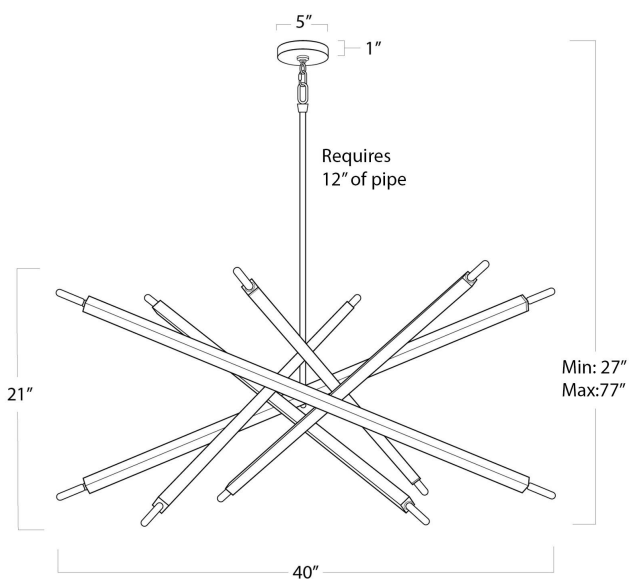

## SPECIFICATION SHEET

### Viper Chandelier (Oil Rubbed Bronze) 16-1289ORB

<b>HEIGHT</b>	53.5
<b>WIDTH</b>	41
<b>DEPTH</b>	41
<b>SHADE DIMS</b>	N/A
<b>SHADE COLOR</b>	N/A
<b>BULB QTY</b>	12
<b>BULB TYPE</b>	G Type Candelabra Base (E12)
<b>SOCKET</b>	E12 Candelabra
<b>WATTAGE</b>	25 Watt Max
<b>WIRING TYPE</b>	Hard Wire
<b>MATERIAL</b>	Steel
<b>FINISH</b>	Oil Rubbed Bronze
<b>NOTES</b>	N/A
<b>FREIGHT ONLY</b>	No