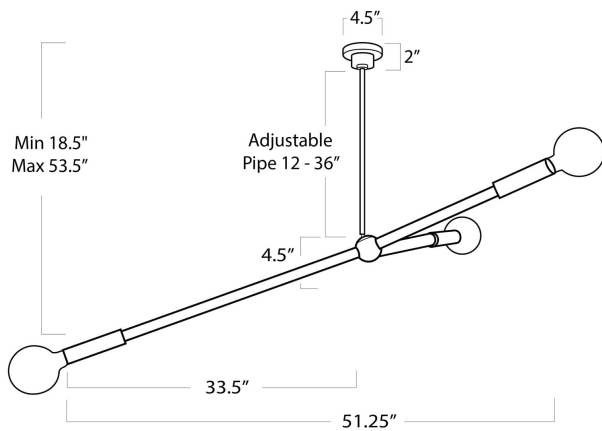

## SPECIFICATION SHEET

Talon Chandelier (Oil Rubbed Bronze)  
16-1337ORB

<b>HEIGHT</b>	18.5
<b>WIDTH</b>	51.25
<b>DEPTH</b>	33.5
<b>SHADE DIMS</b>	N/A
<b>SHADE COLOR</b>	N/A
<b>BULB QTY</b>	3
<b>BULB TYPE</b>	G Type Medium Base (E26)
<b>SOCKET</b>	E26 Keyless
<b>WATTAGE</b>	40 Watt Max
<b>WIRING TYPE</b>	Hard Wire
<b>MATERIAL</b>	Steel
<b>FINISH</b>	Oil Rubbed Bronze
<b>NOTES</b>	N/A
<b>FREIGHT ONLY</b>	No