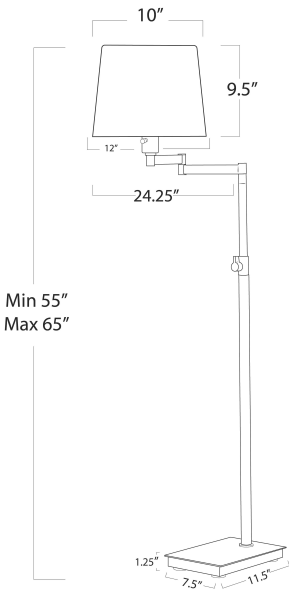

REGINA ANDREW

DETROIT

SPECIFICATION SHEET

Virtue Floor Lamp (Natural Brass) 14-1057NB

HEIGHT	65
WIDTH	12
DEPTH	24.25
SHADE DIMS	10 x 12 x 9.5
SHADE COLOR	Natural Linen
BULB QTY	1
BULB TYPE	A Type Medium Base (E26)
SOCKET	E26 Cast Dimmer
WATTAGE	100 Watt Max
WIRING TYPE	Standard
MATERIAL	Steel
FINISH	Natural Brass
NOTES	N/A
FREIGHT ONLY	No