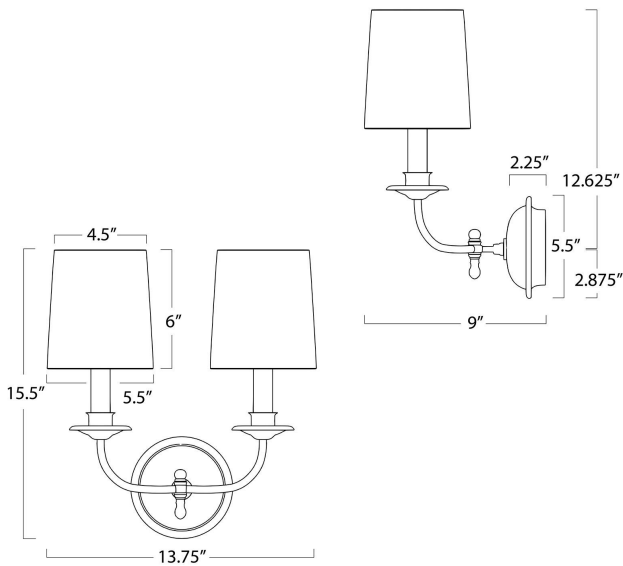

REGINA ANDREW

DETROIT

SPECIFICATION SHEET

Fisher Sconce Double 15-1166

HEIGHT	15.5
WIDTH	13.75
DEPTH	9
SHADE DIMS	4.5 x 5.5 x 6
SHADE COLOR	Natural Linen
BULB QTY	2
BULB TYPE	B Type Candelabra Base (E12)
SOCKET	E12 Candelabra Uno
WATTAGE	40 Watt Max
WIRING TYPE	Hard Wire
BACKPLATE	5.5 x 5.5 x 2.25
JUNCTION BOX	12.625 in from top, 2.875 in from bottom
MATERIAL	Steel
FINISH	Gold Leaf
NOTES	N/A
FREIGHT ONLY	No