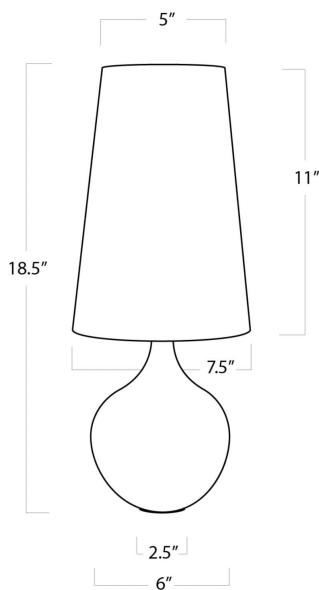

REGINA ANDREW

DETROIT

SPECIFICATION SHEET

Airel Table Lamp 13-1390

HEIGHT	18.5
WIDTH	7.5
DEPTH	7.5
SHADE DIMS	5 x 7.5 x 11
SHADE COLOR	Grey
BULB QTY	1
BULB TYPE	A Type Medium Base (E26)
SOCKET	E26 Keyless. Switch on Cord
WATTAGE	60 Watt Max
WIRING TYPE	Standard
MATERIAL	Steel
FINISH	Gold Leaf
NOTES	8 ft of cord
FREIGHT ONLY	No