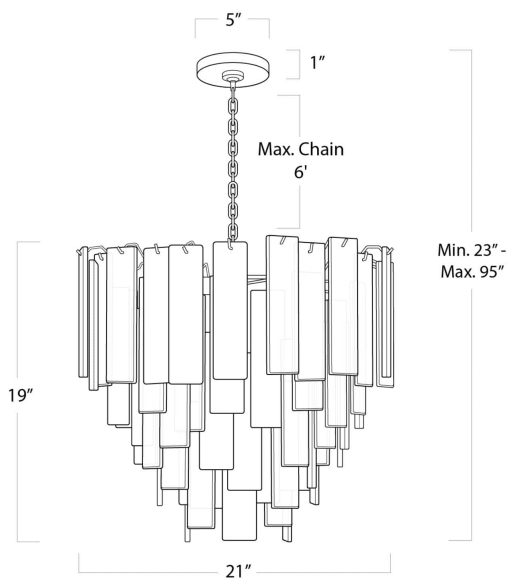

REGINA ANDREW

DETROIT

SPECIFICATION SHEET

Glacier Chandelier Small 16-1291

HEIGHT	23
WIDTH	21
DEPTH	21
SHADE DIMS	N/A
SHADE COLOR	N/A
BULB QTY	8
BULB TYPE	B Type Candelabra Base (E12)
SOCKET	E12 Candelabra
WATTAGE	60 Watt Max
WIRING TYPE	Hard Wire
MATERIAL	Glass
FINISH	Clear
NOTES	N/A
FREIGHT ONLY	No