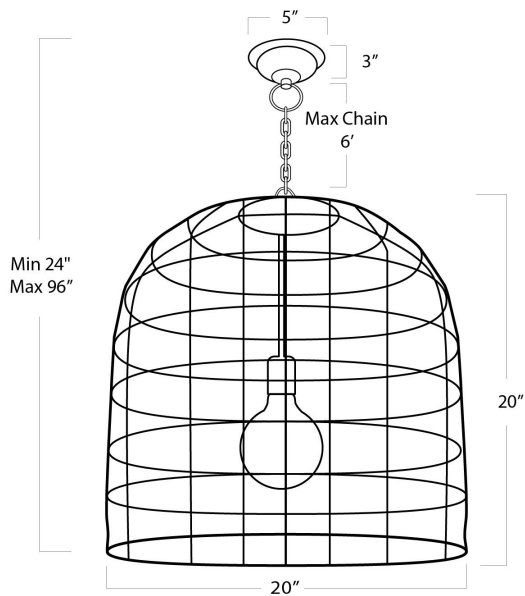

REGINA ANDREW

DETROIT

SPECIFICATION SHEET

Fresco Metal Pendant (Black)
16-1294BLK

HEIGHT	24
WIDTH	20
DEPTH	20
SHADE DIMS	N/A
SHADE COLOR	N/A
BULB QTY	1
BULB TYPE	A Type Medium Base (E26)
SOCKET	E26 Keyless
WATTAGE	60 Watt Max
WIRING TYPE	Hard Wire
MATERIAL	Iron
FINISH	Black
NOTES	N/A
FREIGHT ONLY	No