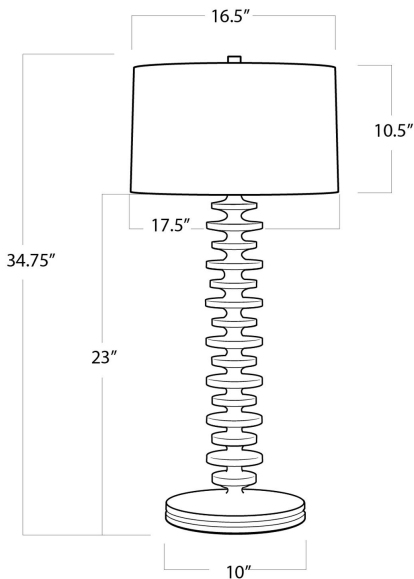

REGINA ANDREW

DETROIT

SPECIFICATION SHEET

Fishbone Buffet Table Lamp (Ebony)
13-1222EB

HEIGHT	34.75
WIDTH	17.5
DEPTH	17.5
SHADE DIMS	16.5 x 17.5 x 10.5
SHADE COLOR	Textured Natural Linen
BULB QTY	1
BULB TYPE	A Type Medium Base (E26)
SOCKET	E26 3-Way Cast Turn Knob
WATTAGE	3-Way 150 Watt Max
WIRING TYPE	Standard
MATERIAL	Birch Wood
FINISH	Ebony
NOTES	8 ft of cord
FREIGHT ONLY	No