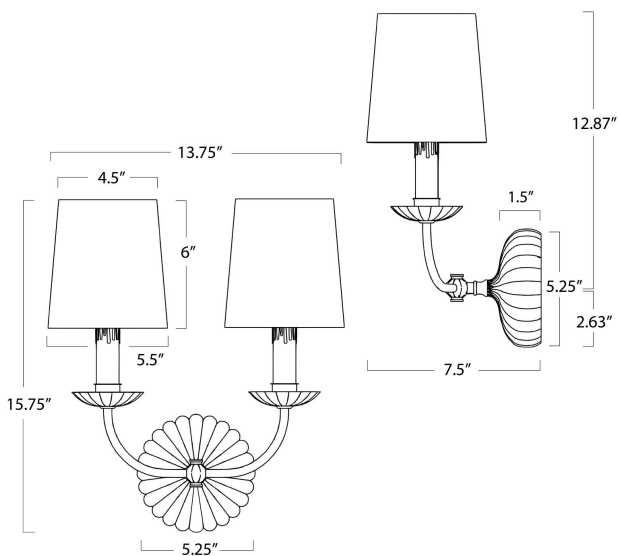

## SPECIFICATION SHEET

Clove Sconce Double (Antique Gold Leaf)

15-1074

<b>HEIGHT</b>	15.75
<b>WIDTH</b>	13.75
<b>DEPTH</b>	7.5
<b>SHADE DIMS</b>	4.5 x 5.5 x 6
<b>SHADE COLOR</b>	Natural Linen
<b>BULB QTY</b>	2
<b>BULB TYPE</b>	B Type Candelabra Base (E12)
<b>SOCKET</b>	E12 Candelabra Uno
<b>WATTAGE</b>	40 Watt Max
<b>WIRING TYPE</b>	Hard Wire
<b>BACKPLATE</b>	5.25 in dia x 1.5
<b>JUNCTION BOX</b>	12.87 in from top, 2.63 in from bottom, 6.87 in from side
<b>MATERIAL</b>	Iron
<b>FINISH</b>	Antique Gold Leaf
<b>NOTES</b>	N/A
<b>FREIGHT ONLY</b>	No